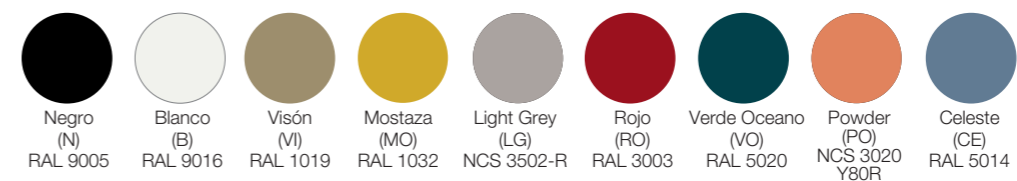

DUBAI-Relax is presented as a comfortable soft-seating armchair with high backrest with five-spoke base with sliding stops and fully upholstered arms; and optional matching footrest with four-spoke base and sliding stops. Both swivel parts are height-adjustable, with optimum angle of inclination of the backrest and swing mechanism for maximum comfort. For the finishing of the bases and details consult the varied sample of epoxy paints that can be combined with the shades of vivid and buttons.

DUBAI-Relax se presenta como una confortable butaca soft-seating de respaldo alto basculado con base de cinco radios con topes deslizantes y brazos completamente tapizados; y puf reposapiés opcional a juego con base de cuatro radios y topes deslizantes,. Ambas piezas giratorias, con altura regulable, con ángulo óptimo de inclinación de respaldo y mecanismo de balanceo para el máximo confort. Para el acabado de las bases y detalles consultar el variado muestrario de pinturas epoxi que puede combinarse con los tonos de vivos y botones.

DUBAI RELAX

		Model
	Relax armchair with upholstered arms / Sillón Relax con brazos tapizados.	
	High-back. Cantilever. Upholstered arms. Tops. Respaldo Alto. Basculante. Brazos tapizados. Topes.	10.011-RELAX
	Four-spoke aluminium base. Tops. Base aluminio cuatro radios. Topes.	PUF-RELAX

FINISHES / ACABADOS

Base and back bar (colours) / Base y barra respaldo (colores)

delaoliva

Madrid, Spain
T. +34 916751543
comercial@delaoliva.com
exports@delaoliva.com