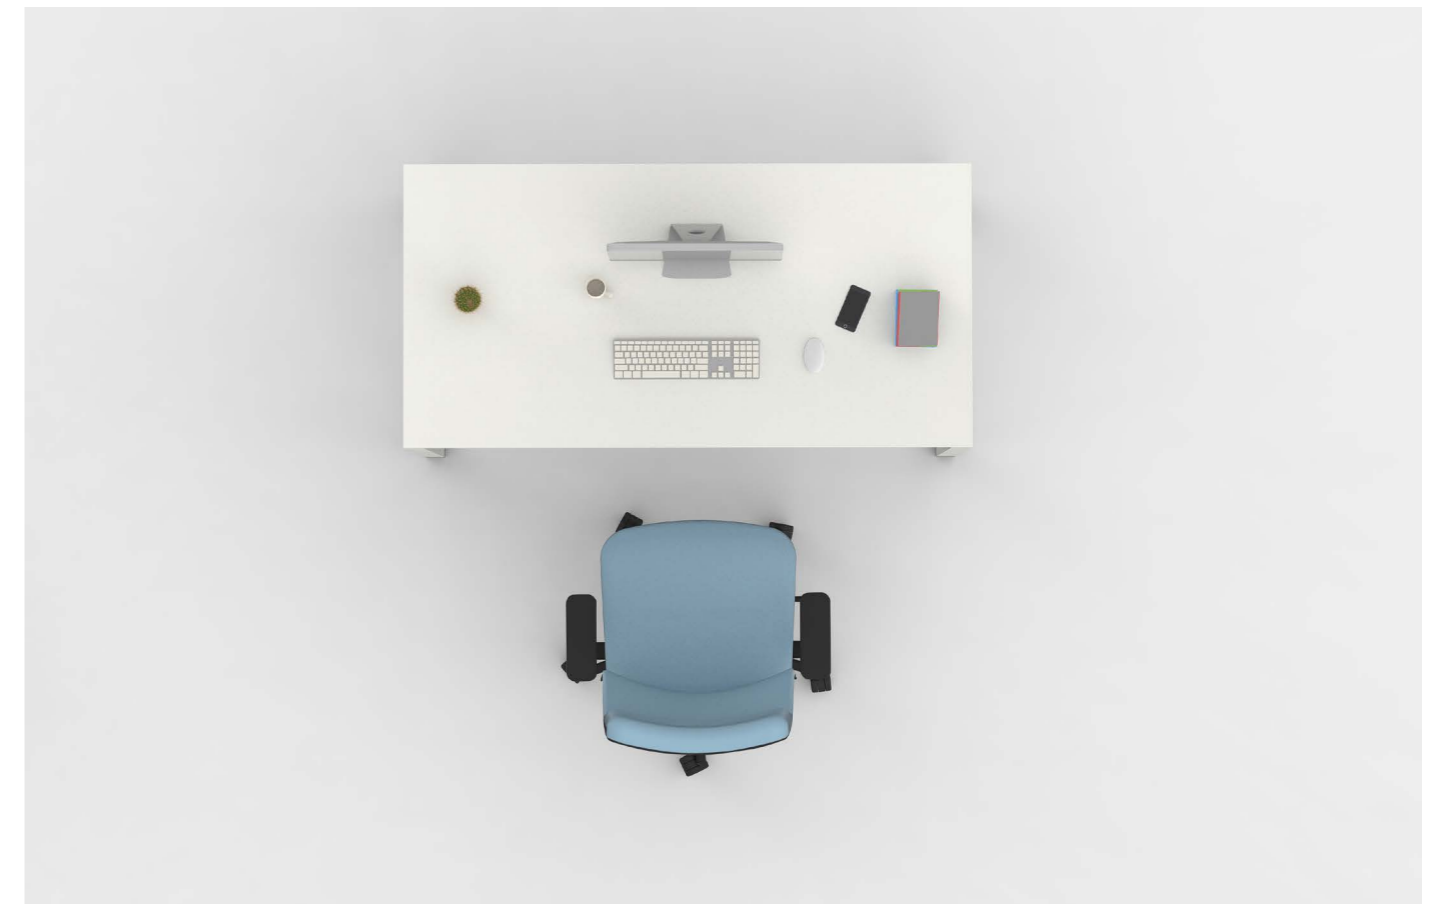

The NOVA program presents the operating tables for individual or double workstation, as well as tables for meeting room. Functional design, modern and lightweight with metal legs of square steel tube 50x50 mm painted white or silver epoxy, joined together by rail assembly for driving cables. The bilaminated covers of 30 mm thick are offered in different designs of wood or smooth finish edged with matching PVC.

Cabinets, drawers, separator screens and modesty panel who complete the NOVA program.

El programa NOVA presenta las mesas operativas para puesto de trabajo individual o doble, así como mesas para sala de juntas. De diseño funcional, moderno y ligero con patas metálicas en tubo de acero cuadrado de 50x50 mm pintadas en resina epoxi blanco o plata, unidas entre sí mediante larguero de ensamble para conducción de cables.

Las tapas se ofrecen en tablero bilaminado de 30 mm en diferentes diseños de madera o lisos, canteados con PVC a juego.

Armarios, bucks, separadores y frontis que completan el programa NOVA.