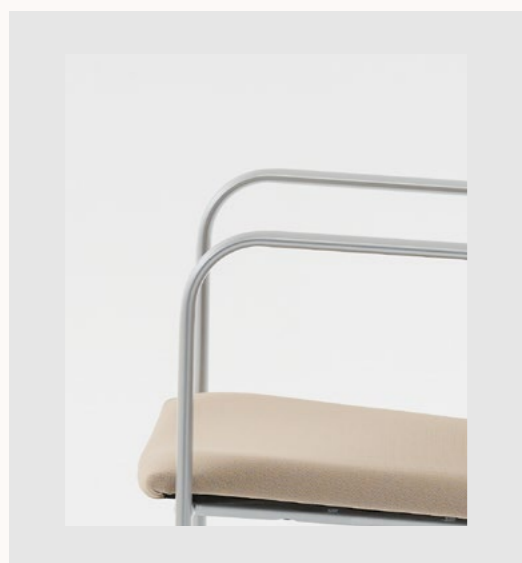

# CLICK 9075

POLIVALENTE  
POLIVALENT

Elegancia y sutileza, diseñada para armonizar en cualquier espacio con un único modelo de SILLA tapizada APILABLE y polivalente, con un estilo ligero y esbelto, destaca su estructura en tubo elíptico y su diseño funcional y atemporal.

Elegance and subtlety, designed to harmonise in any space with a single model of upholstered, stackable and multi-purpose CHAIR, with a light and slender style, its elliptical tube structure and its functional and timeless design stand out.

Four-legged chair with armrests designed in 2000 by Ramon Isern as part of a collection of directional armchairs, as an independent piece that, thanks to its elegant and functional aesthetics, endures over time with its own personality.

## APILABLE Y FUNCIONAL STACKABLE AND FUNCTIONAL

Estructura metálica con brazos incluidos en tubo de acero elíptico pintada en epoxi plata, blanco o cromado. Con una silueta elegante que apila perfectamente.